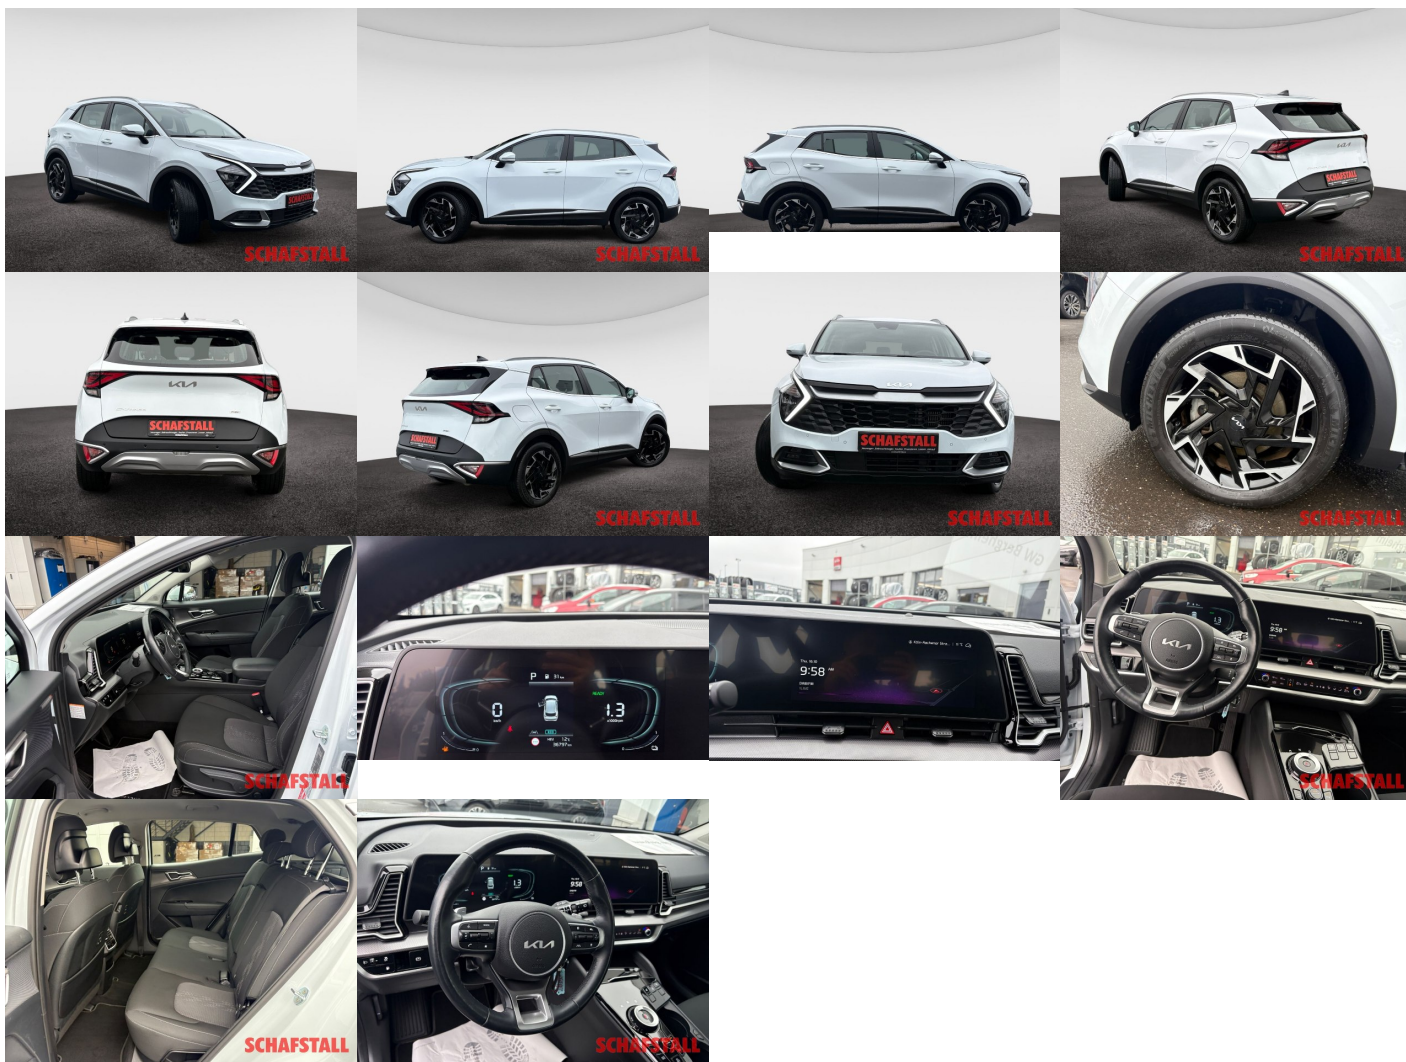

ab **3,99%** Sonderzins

AUTO ZORROJ

Direkte Durchwahl: Standort dieses Fahrzeugs:

The advertisement features a white Kia SUV on a dark circular platform. The car has a license plate that reads 'SCHAFSTALL'. In the top right corner, there is a logo for 'AUTO ZORROJ' with a stylized car silhouette. On the left side, there is a red vertical bar. The text 'SCHAFSTALL' is in large red letters at the top left. Below it, 'POWER-FINANZIERUNG' is written in black. An orange box contains the text 'Kaufpreisschutz' and 'Mobilitätssupport', both with red checkmarks. Below this, 'ab 3,99% Sonderzins' is written in white on a black background. At the bottom, there is a red dot and the text 'Direkte Durchwahl: Standort dieses Fahrzeugs:'.